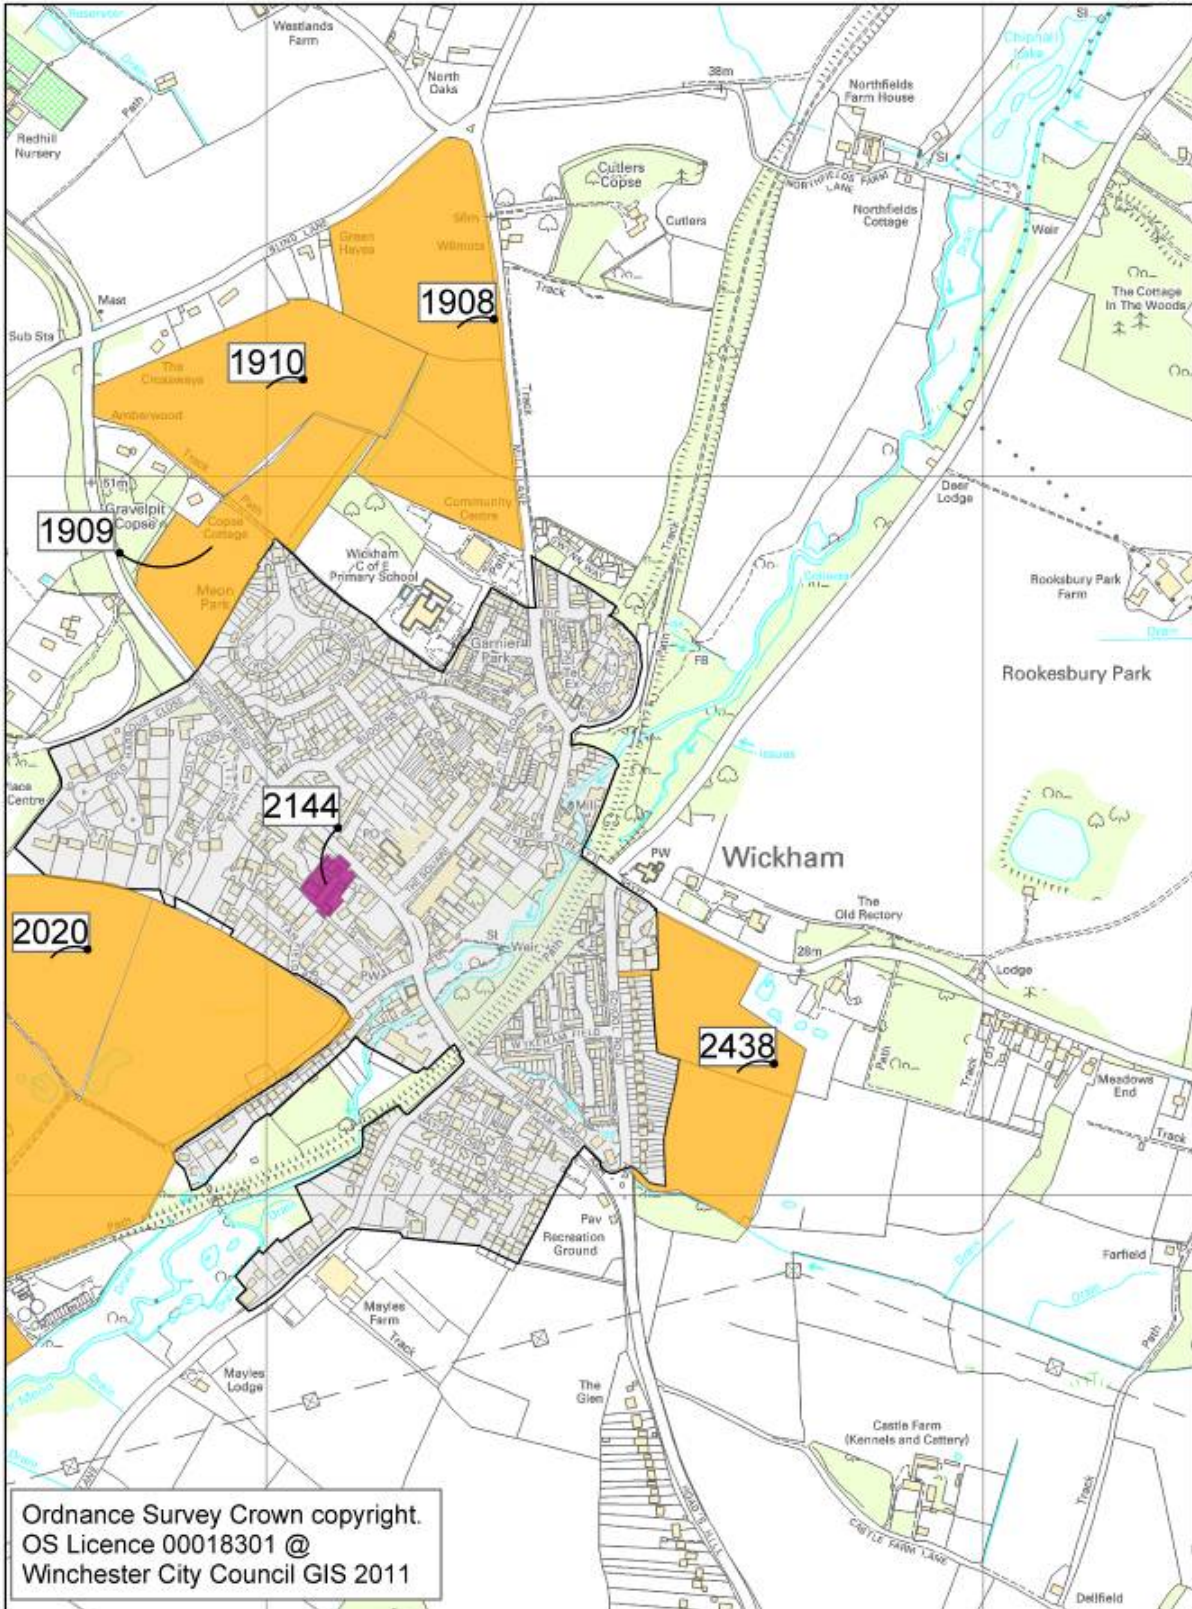

- Sites within Settlement Boundaries (Policy H3)
- Sites within the Countryside
- Settlement_Boundaries

Wickham 1

MAP 34 – WICKHAM 1

- Sites within Settlement Boundaries (Policy H3)
- Sites within the Countryside
- Settlement_Boundaries

Wickham 2

N

Ordnance Survey Crown copyright.
OS Licence 00018301 @
Winchester City Council GIS 2011

MAP 35 – WICKHAM 2

- Sites within Settlement Boundaries (Policy H3)
- Sites within the Countryside
- Settlement_Boundaries

Winchester, Littleton and Kings Worthy

MAP 36 – WINCHESTER, LITTLETON AND KINGS WORTHY

- Sites within Settlement Boundaries (Policy H3)
- Sites within the Countryside
- Settlement_Boundaries

Winchester 1

MAP 37 – WINCHESTER 1

- Sites within Settlement Boundaries (Policy H3)
- Sites within the Countryside
- Settlement_Boundaries

Winchester 2

MAP 38 – WINCHESTER 2

- Sites within Settlement Boundaries (Policy H3)
- Sites within the Countryside
- Settlement Boundaries