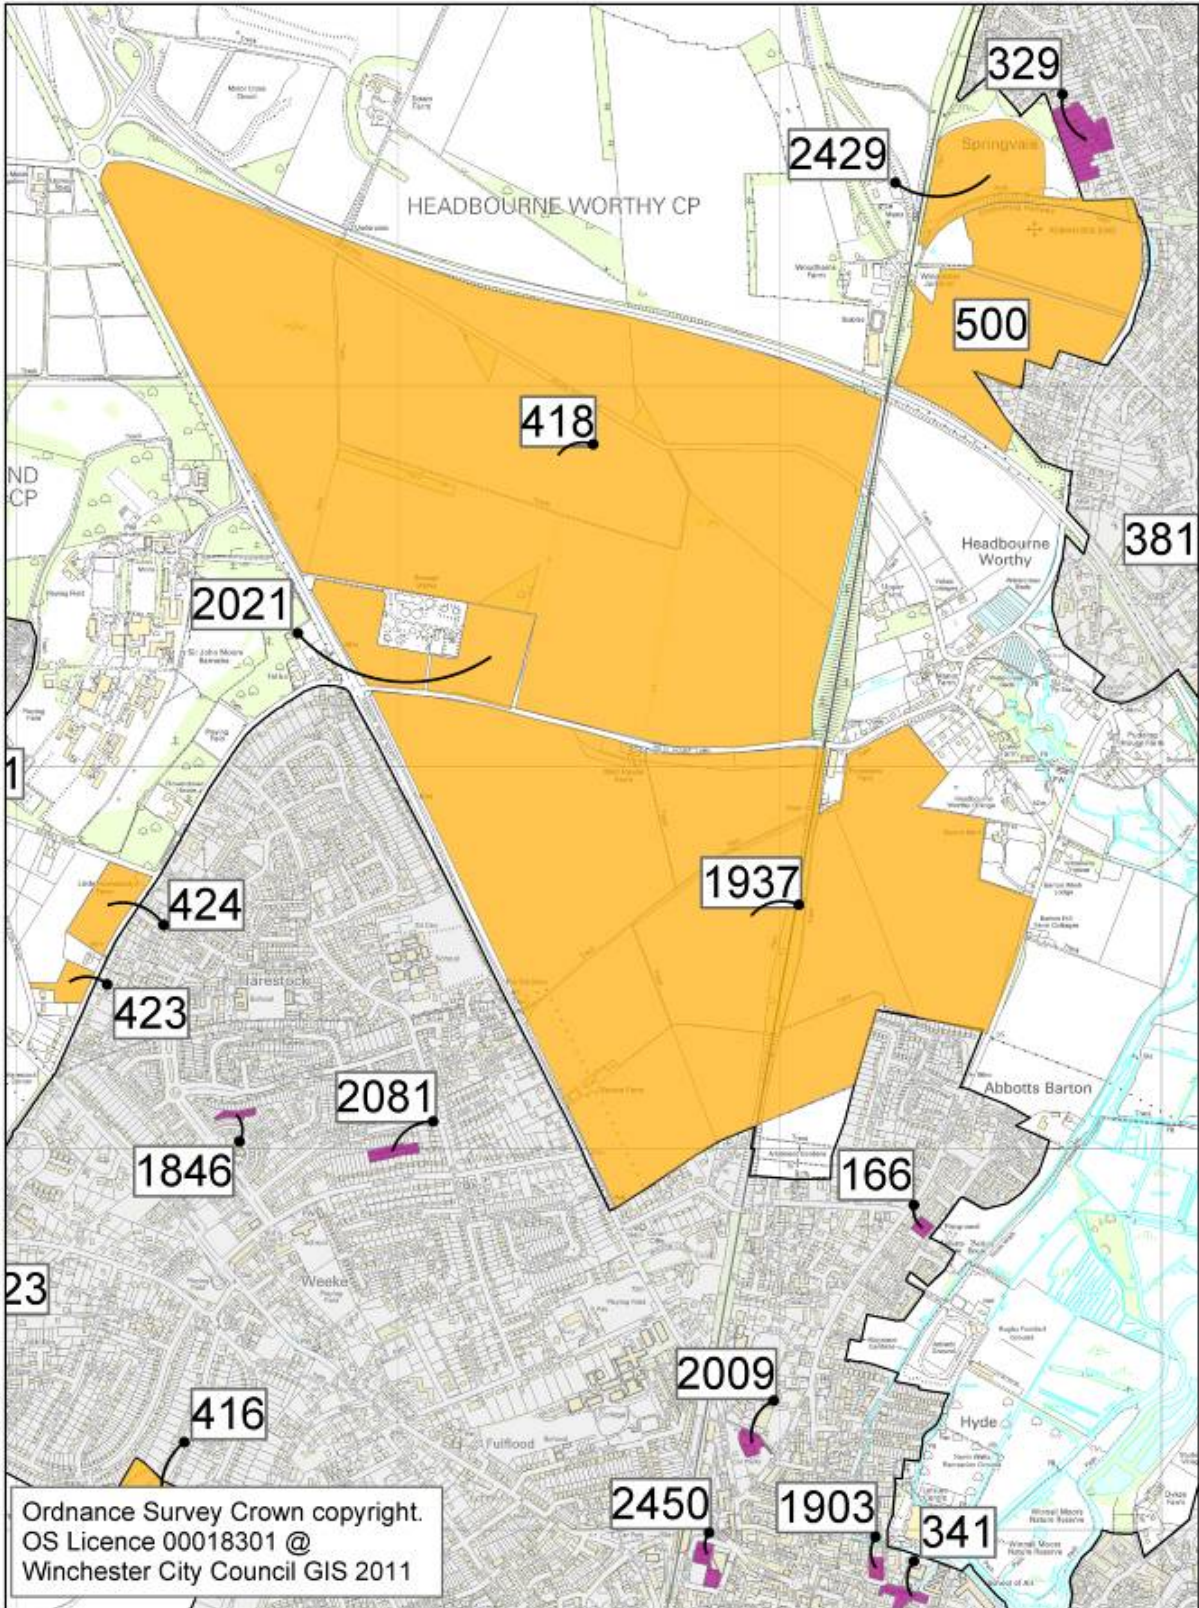

- Sites within Settlement Boundaries (Policy H3)
- Sites within the Countryside
- Settlement_Boundaries

Winchester 8