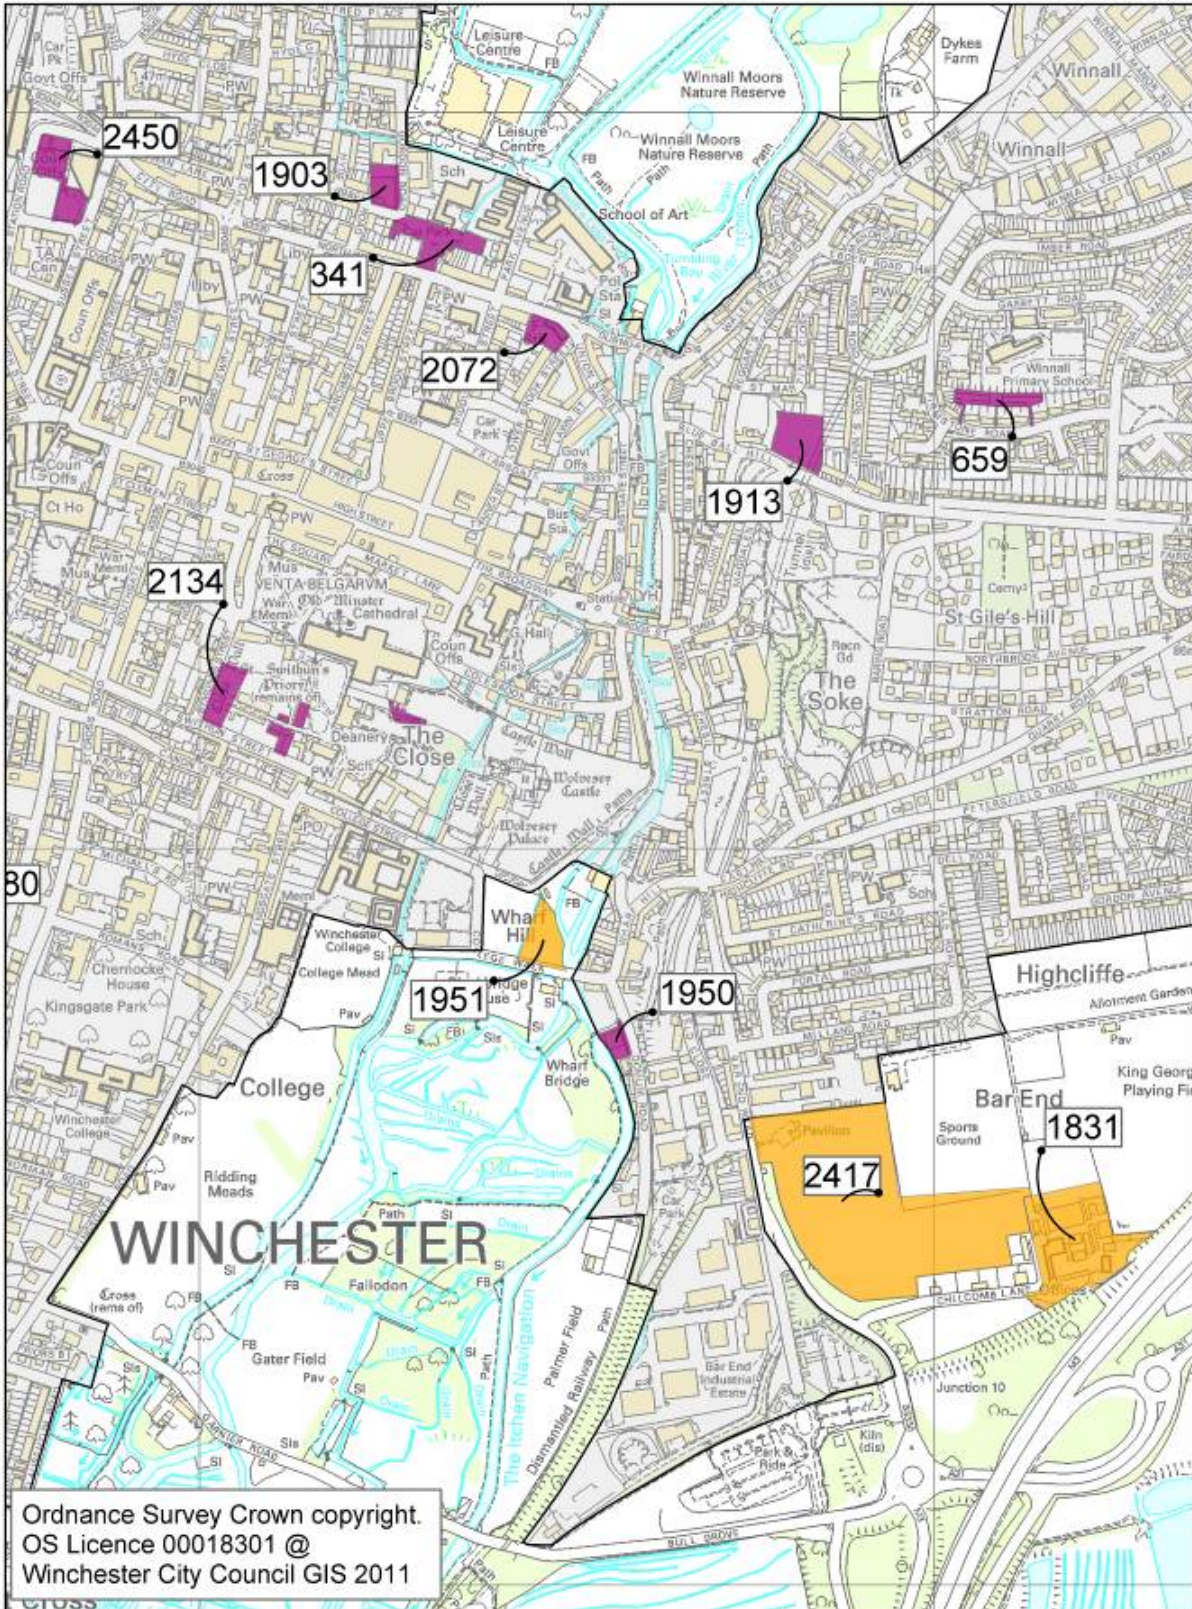

- Sites within Settlement Boundaries (Policy H3)
- Sites within the Countryside
- Settlement_Boundaries

Wickham 1

MAP 34 – WICKHAM 1

- Sites within Settlement Boundaries (Policy H3)
- Sites within the Countryside
- Settlement_Boundaries

Wickham 2

N

Ordnance Survey Crown copyright.
OS Licence 00018301 @
Winchester City Council GIS 2011

MAP 35 – WICKHAM 2

- Sites within Settlement Boundaries (Policy H3)
- Sites within the Countryside
- Settlement_Boundaries

Winchester, Littleton and Kings Worthy

MAP 36 – WINCHESTER, LITTLETON AND KINGS WORTHY

- Sites within Settlement Boundaries (Policy H3)
- Sites within the Countryside
- Settlement_Boundaries

Winchester 1

MAP 37 – WINCHESTER 1

- Sites within Settlement Boundaries (Policy H3)
- Sites within the Countryside
- Settlement_Boundaries

Winchester 2

MAP 38 – WINCHESTER 2

- Sites within Settlement Boundaries (Policy H3)
- Sites within the Countryside
- Settlement Boundaries