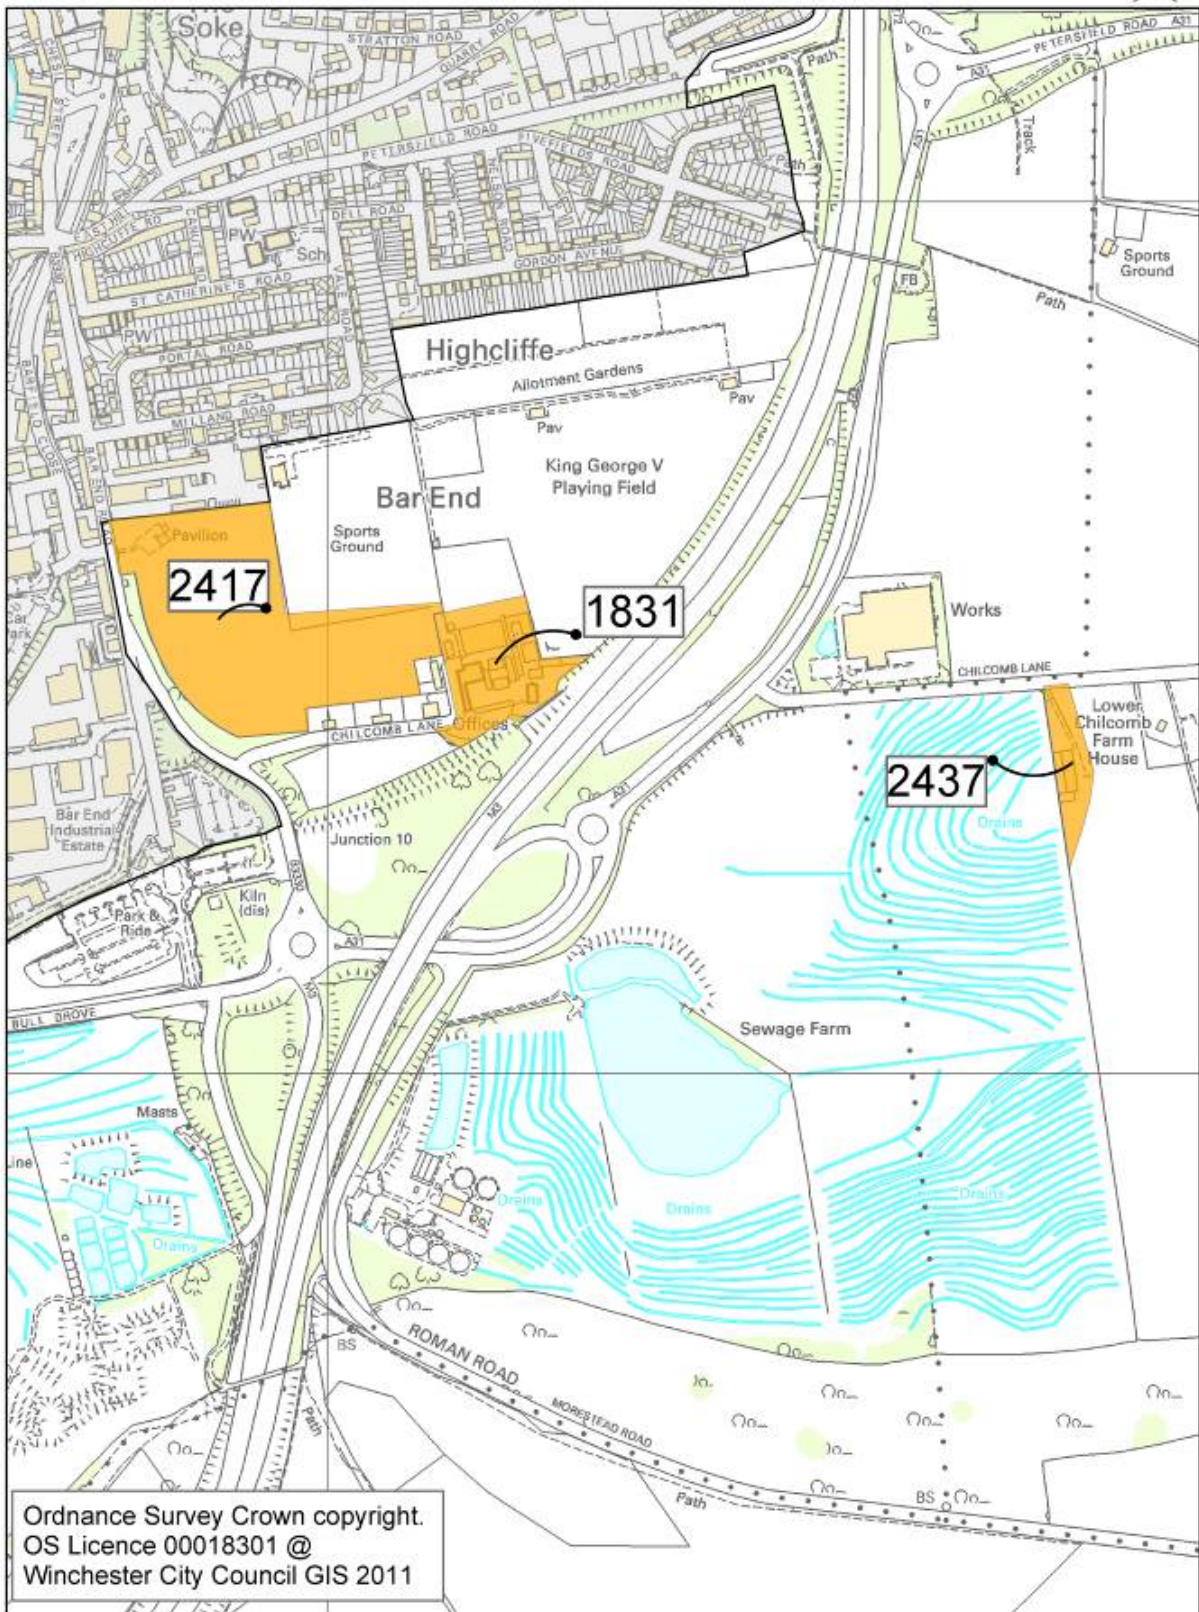

MAP 37 – WINCHESTER 1

- Sites within Settlement Boundaries (Policy H3)
- Sites within the Countryside
- Settlement_Boundaries

Winchester 2

MAP 38 – WINCHESTER 2

- Sites within Settlement Boundaries (Policy H3)
- Sites within the Countryside
- Settlement Boundaries

MAP 41 – WINCHESTER 5

MAP 42 – WINCHESTER 6

- Sites within Settlement Boundaries (Policy H3)
- Sites within the Countryside
- Settlement_Boundaries

Winchester 6

N

- Sites within Settlement Boundaries (Policy H3)
- Sites within the Countryside
- Settlement_Boundaries

Winchester 7

Ordnance Survey Crown copyright.
 OS Licence 00018301 @
 Winchester City Council GIS 2011

MAP 43 – WINCHESTER 7

MAP 44 – WINCHESTER 8 (1:16,000)

- Sites within Settlement Boundaries (Policy H3)
- Sites within the Countryside
- Settlement_Boundaries

Winchester 8

- Sites within Settlement Boundaries (Policy H3)
- Sites within the Countryside
- Settlement_Boundaries

Winchester 9

MAP 45 – WINCHESTER 9