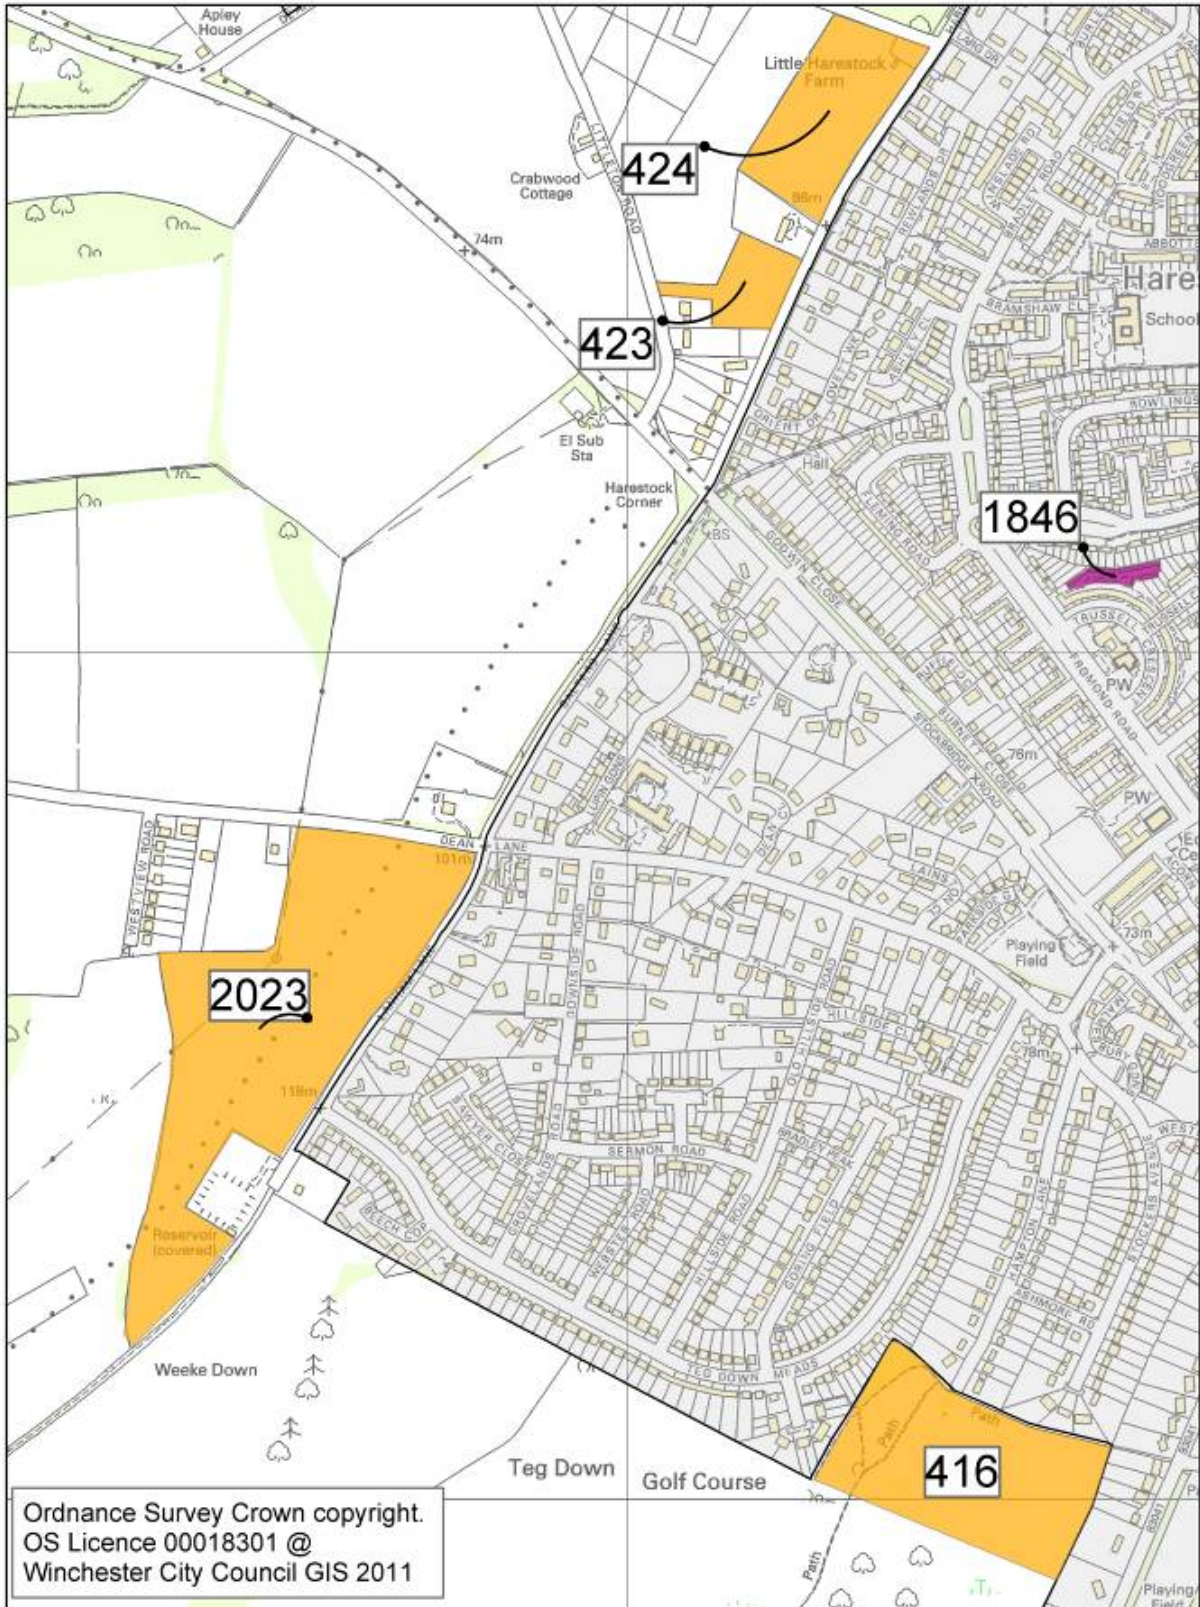

- Sites within Settlement Boundaries (Policy H3)
- Sites within the Countryside
- Settlement_Boundaries

Winchester 7

Ordnance Survey Crown copyright.
OS Licence 00018301 @
Winchester City Council GIS 2011

MAP 43 – WINCHESTER 7