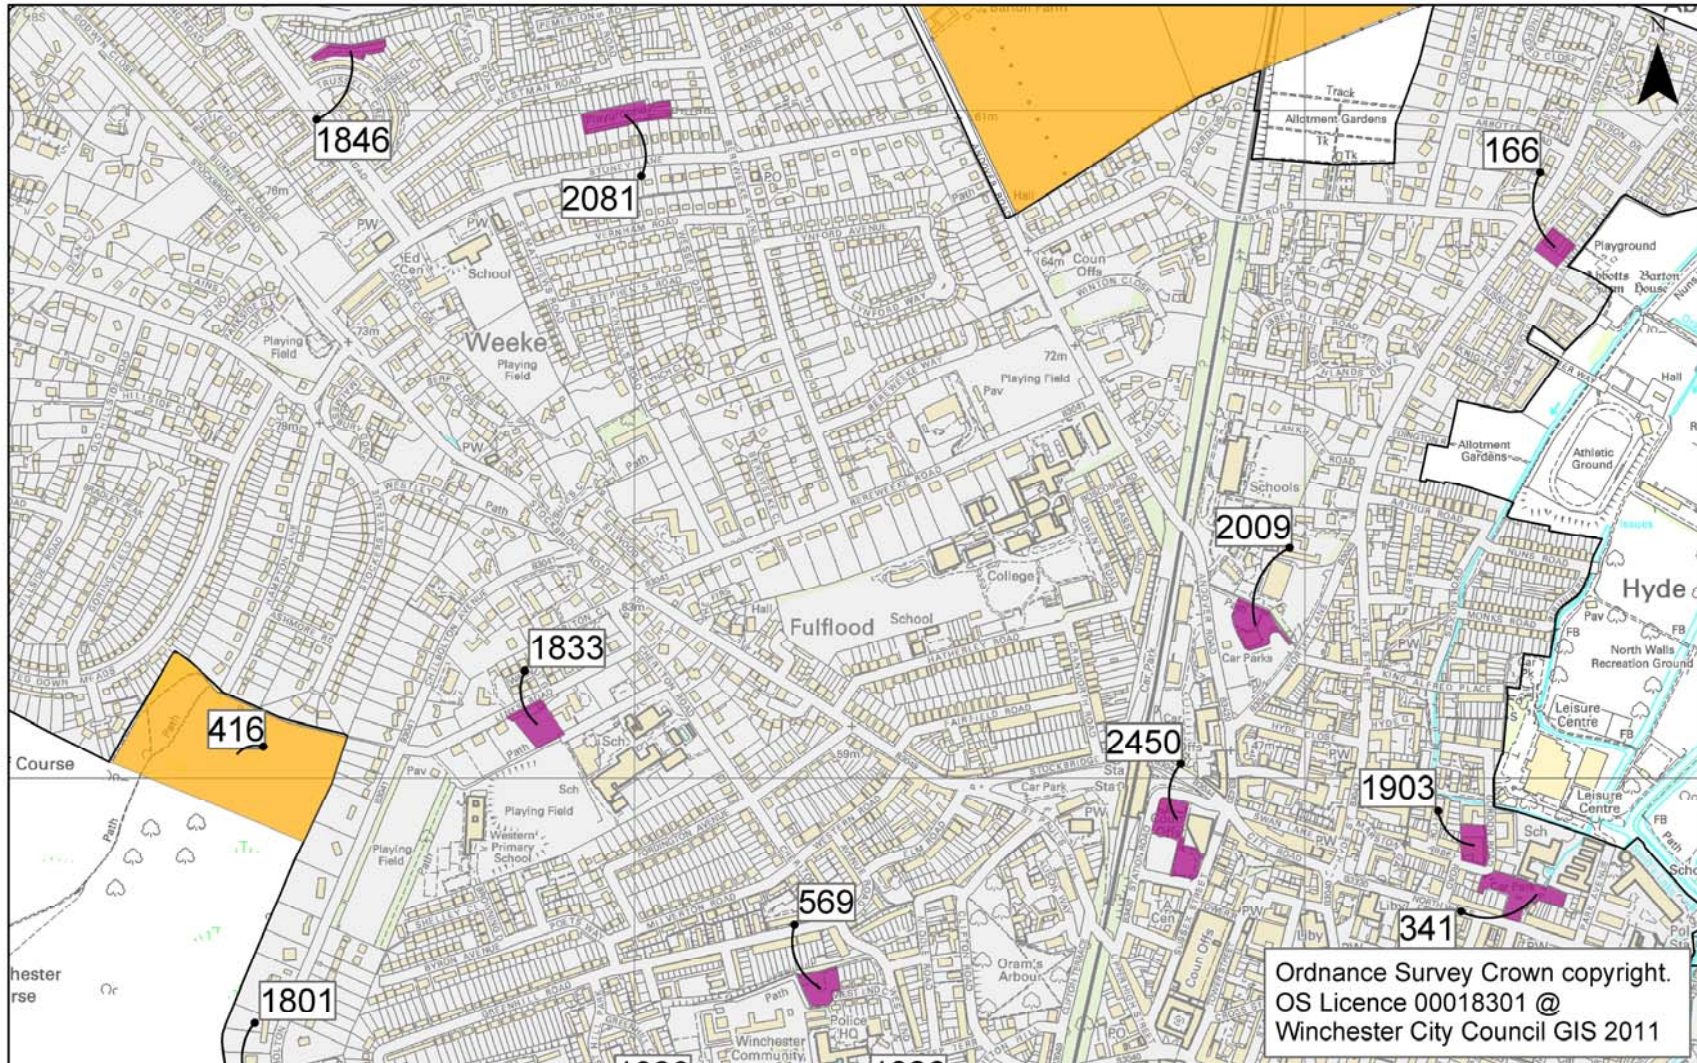

- Sites within Settlement Boundaries (Policy H3)
- Sites within the Countryside
- Settlement_Boundaries

Wickham 1

MAP 34 – WICKHAM 1

- Sites within Settlement Boundaries (Policy H3)
- Sites within the Countryside
- Settlement_Boundaries

Winchester, Littleton and Kings Worthy

MAP 36 – WINCHESTER, LITTLETON AND KINGS WORTHY

- Sites within Settlement Boundaries (Policy H3)
- Sites within the Countryside
- Settlement_Boundaries

Winchester 1

MAP 37 – WINCHESTER 1

- Sites within Settlement Boundaries (Policy H3)
- Sites within the Countryside
- Settlement_Boundaries

Winchester 2

MAP 38 – WINCHESTER 2

- Sites within Settlement Boundaries (Policy H3)
- Sites within the Countryside
- Settlement Boundaries

MAP 39 – WINCHESTER 3

Winchester 3

- Sites within Settlement Boundaries (Policy H3)
- Sites within the Countryside
- Settlement Boundaries

Winchester 4

MAP 40 – WINCHESTER 4

Ordnance Survey Crown copyright.
OS Licence 00018301 @
Winchester City Council GIS 2011