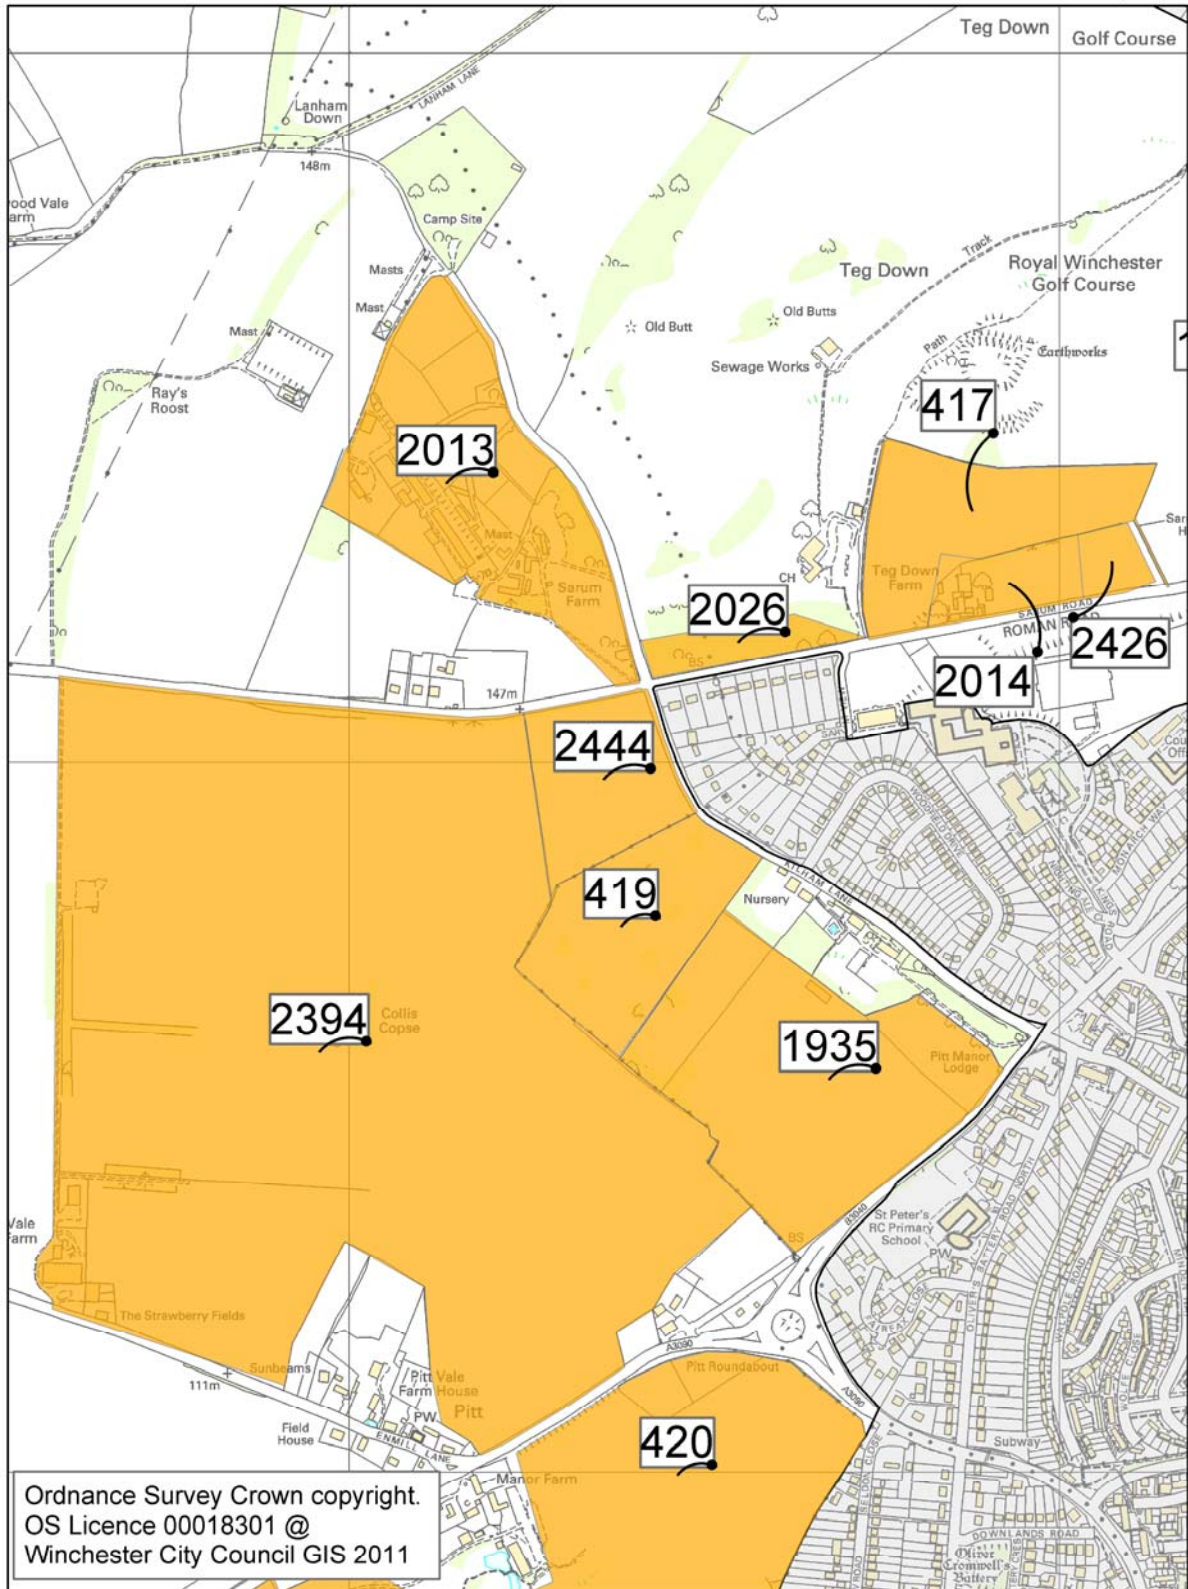

- Sites within Settlement Boundaries (Policy H3)
- Sites within the Countryside
- Settlement_Boundaries

Winchester 5

Ordnance Survey Crown copyright.
OS Licence 00018301 @
Winchester City Council GIS 2011

MAP 41 – WINCHESTER 5