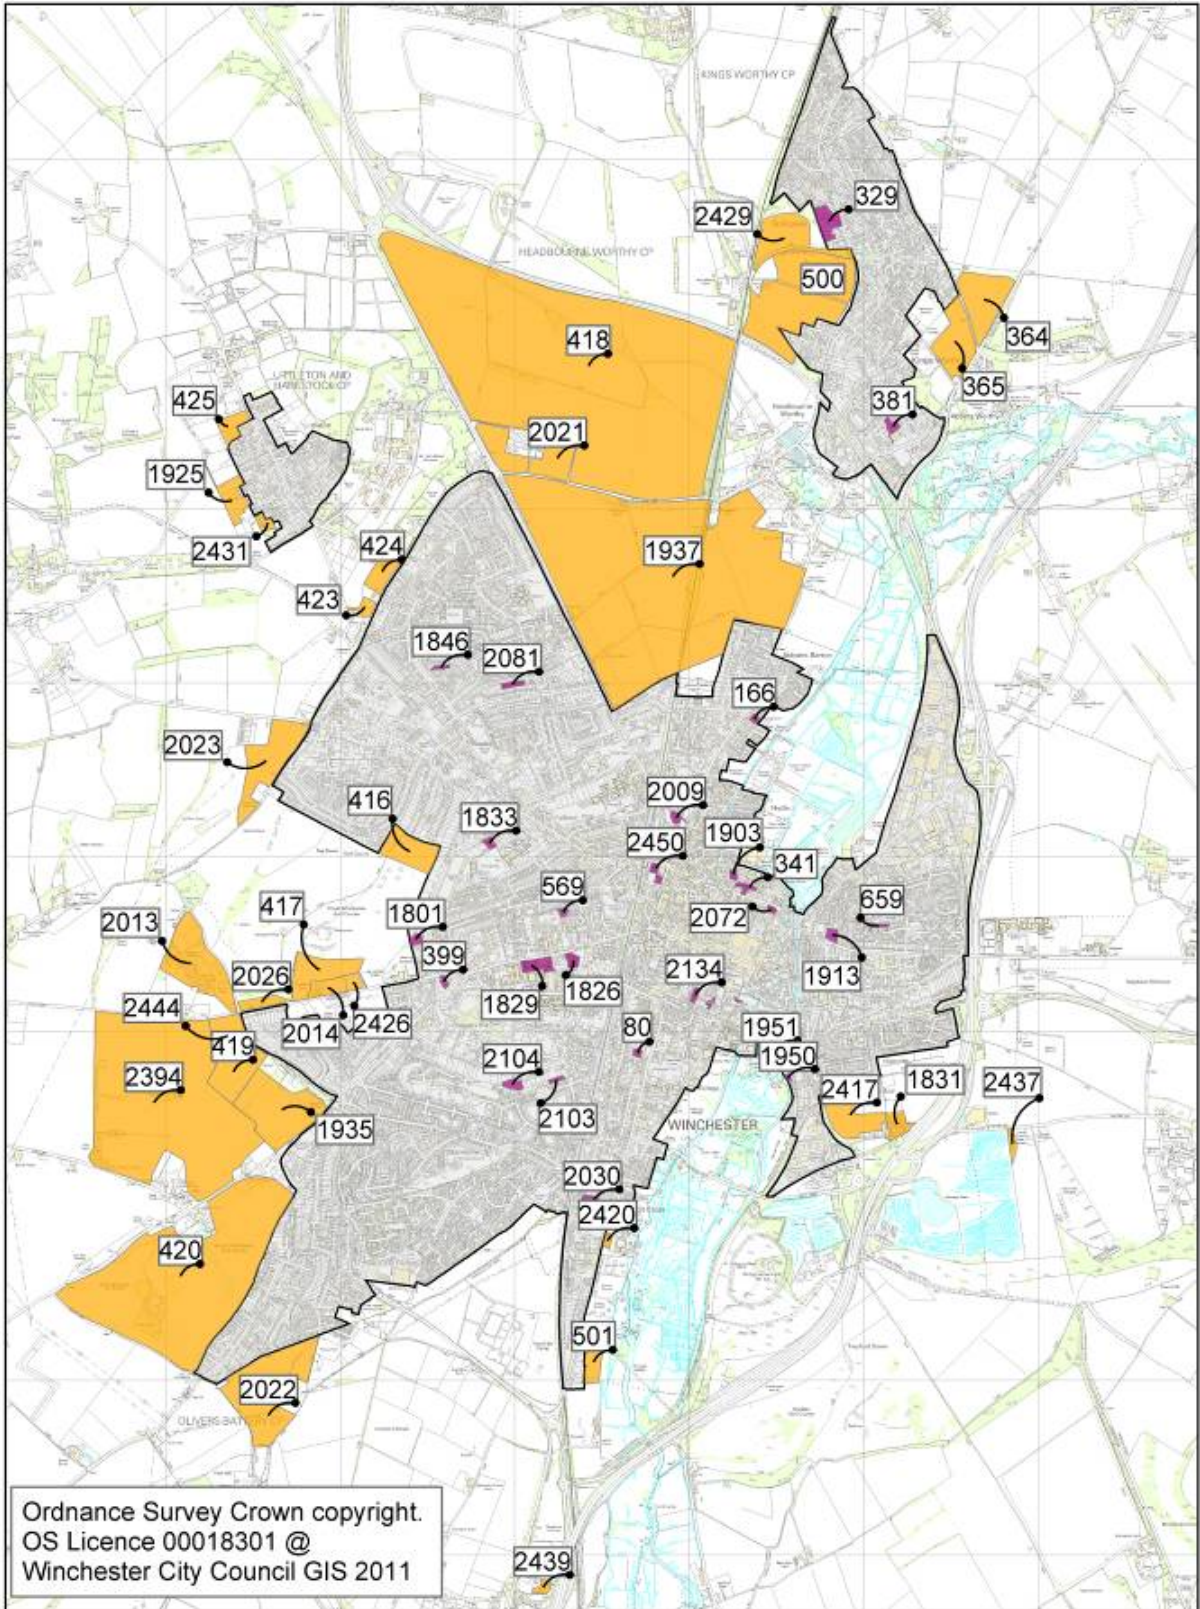

- Sites within Settlement Boundaries (Policy H3)
- Sites within the Countryside
- Settlement_Boundaries

Wickham 1

MAP 34 – WICKHAM 1

- Sites within Settlement Boundaries (Policy H3)
- Sites within the Countryside
- Settlement_Boundaries

Wickham 2

N

Ordnance Survey Crown copyright.
OS Licence 00018301 @
Winchester City Council GIS 2011

MAP 35 – WICKHAM 2

- Sites within Settlement Boundaries (Policy H3)
- Sites within the Countryside
- Settlement_Boundaries

Winchester, Littleton and Kings Worthy

MAP 36 – WINCHESTER, LITTLETON AND KINGS WORTHY

- Sites within Settlement Boundaries (Policy H3)
- Sites within the Countryside
- Settlement_Boundaries

Winchester 1

MAP 37 – WINCHESTER 1

- Sites within Settlement Boundaries (Policy H3)
- Sites within the Countryside
- Settlement_Boundaries

Winchester 2

MAP 38 – WINCHESTER 2

- Sites within Settlement Boundaries (Policy H3)
- Sites within the Countryside
- Settlement Boundaries