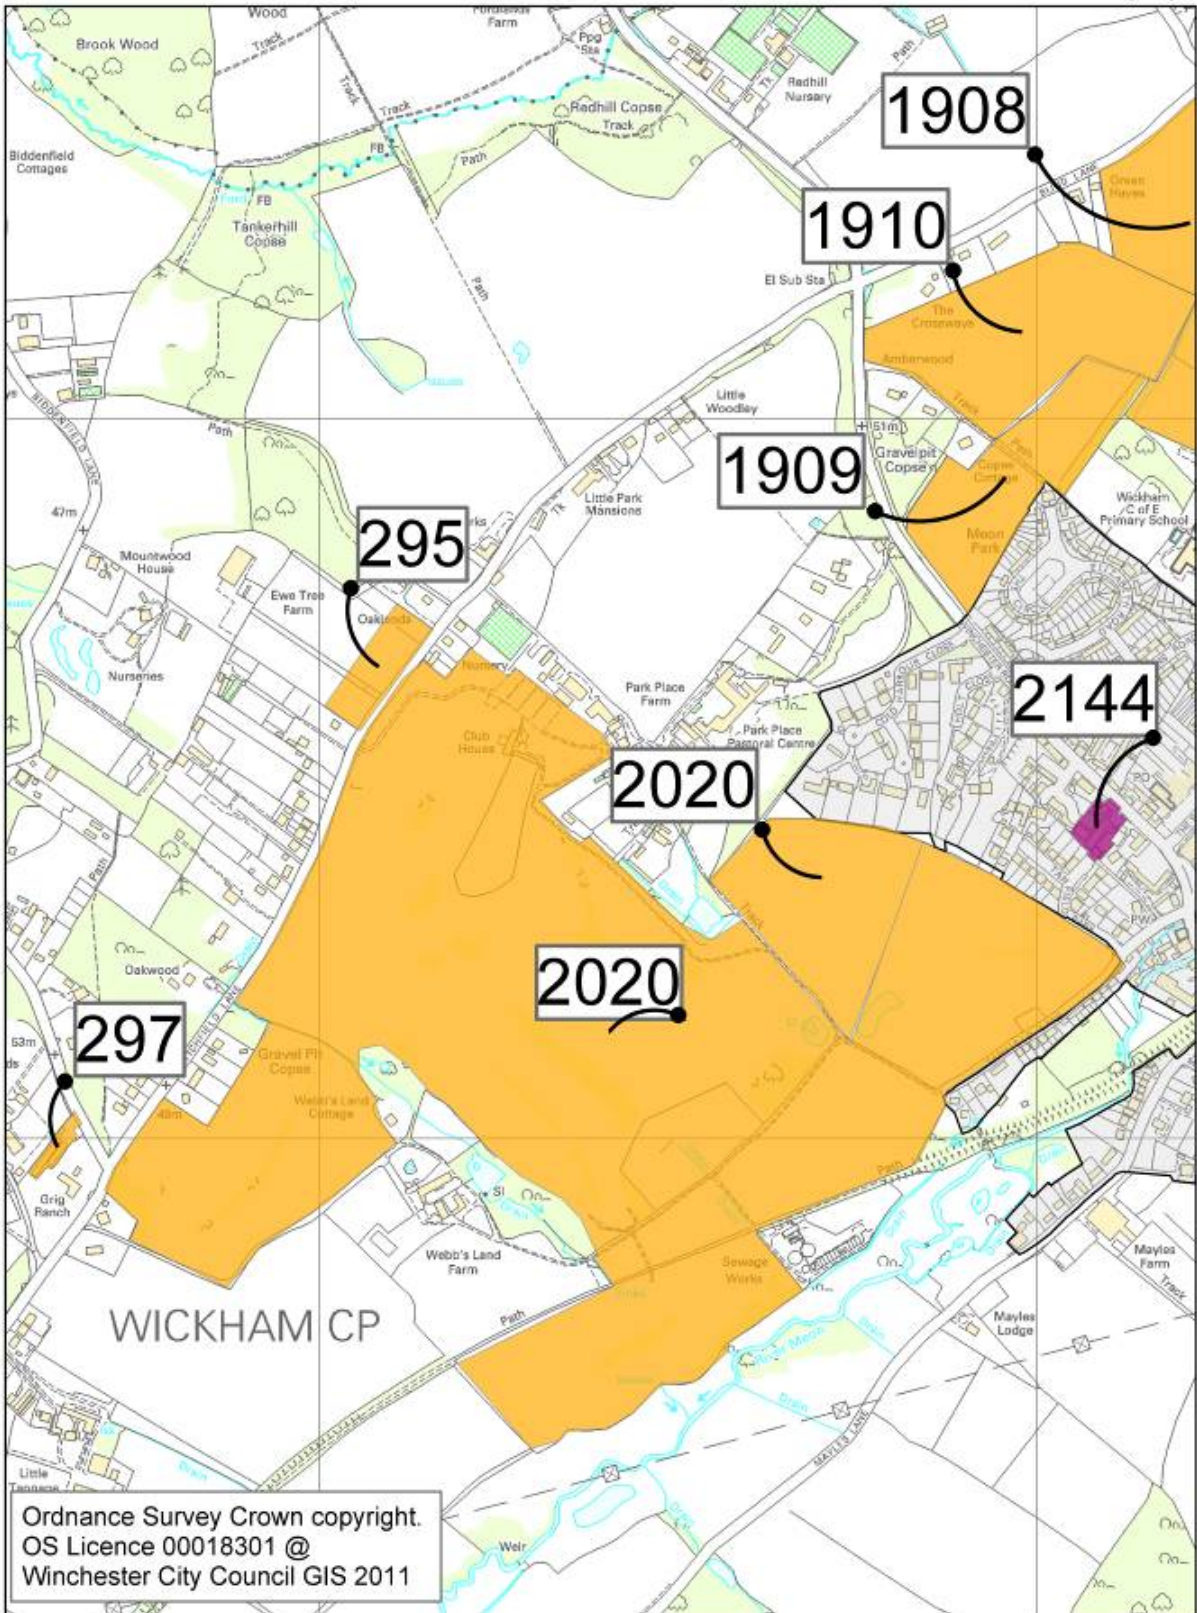

- Sites within Settlement Boundaries (Policy H3)
- Sites within the Countryside
- Settlement_Boundaries

Wickham 1

MAP 34 – WICKHAM 1

- Sites within Settlement Boundaries (Policy H3)
- Sites within the Countryside
- Settlement_Boundaries

Wickham 2

N

Ordnance Survey Crown copyright.
OS Licence 00018301 @
Winchester City Council GIS 2011

MAP 35 – WICKHAM 2

- Sites within Settlement Boundaries (Policy H3)
- Sites within the Countryside
- Settlement_Boundaries

Winchester, Littleton and Kings Worthy

MAP 36 – WINCHESTER, LITTLETON AND KINGS WORTHY

- Sites within Settlement Boundaries (Policy H3)
- Sites within the Countryside
- Settlement_Boundaries

Winchester 1

MAP 37 – WINCHESTER 1

- Sites within Settlement Boundaries (Policy H3)
- Sites within the Countryside
- Settlement_Boundaries

Winchester 2

MAP 38 – WINCHESTER 2

- Sites within Settlement Boundaries (Policy H3)
- Sites within the Countryside
- Settlement Boundaries