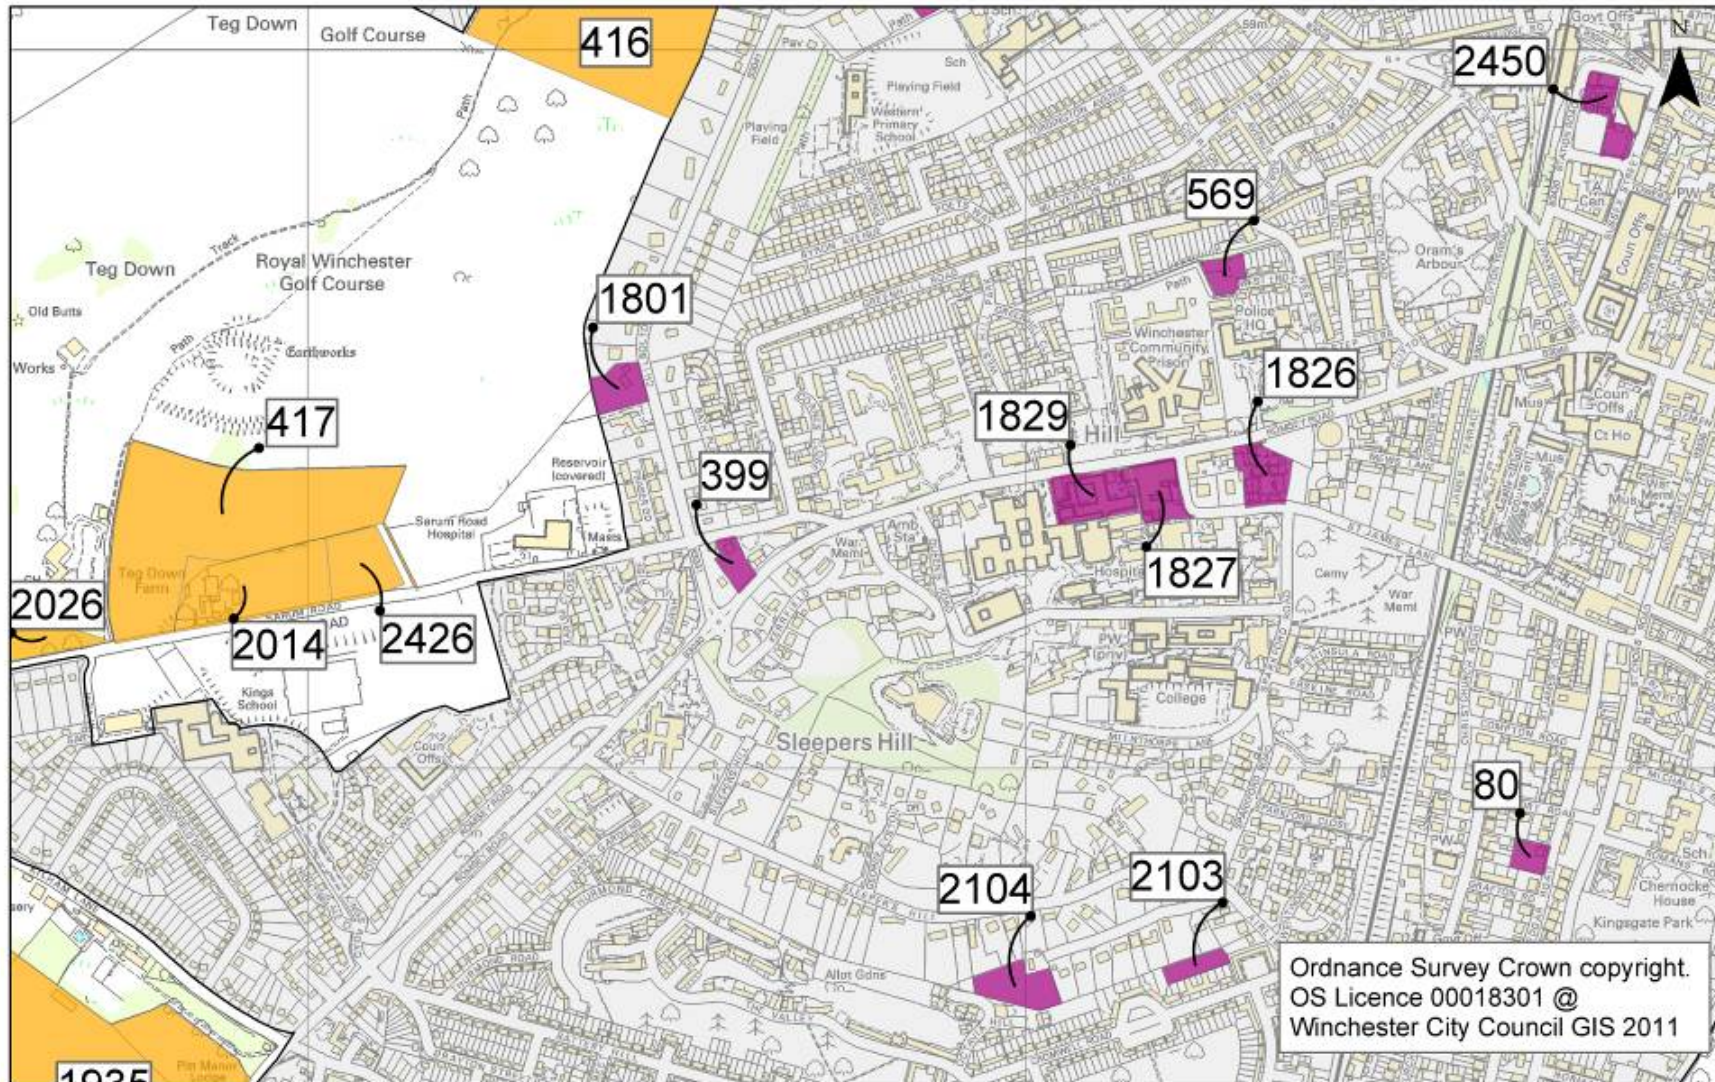

Winchester, Littleton and Kings Worthy

MAP 36 – WINCHESTER, LITTLETON AND KINGS WORTHY

- Sites within Settlement Boundaries (Policy H3)
- Sites within the Countryside
- Settlement_Boundaries

Winchester 1

MAP 37 – WINCHESTER 1

- Sites within Settlement Boundaries (Policy H3)
- Sites within the Countryside
- Settlement_Boundaries

Winchester 2

MAP 38 – WINCHESTER 2

- Sites within Settlement Boundaries (Policy H3)
- Sites within the Countryside
- Settlement Boundaries

MAP 39 – WINCHESTER 3

Winchester 3

- Sites within Settlement Boundaries (Policy H3)
- Sites within the Countryside
- Settlement Boundaries

Winchester 4

MAP 40 – WINCHESTER 4

Ordnance Survey Crown copyright.
OS Licence 00018301 @
Winchester City Council GIS 2011

MAP 41 – WINCHESTER 5

MAP 42 – WINCHESTER 6

- Sites within Settlement Boundaries (Policy H3)
- Sites within the Countryside
- Settlement_Boundaries

Winchester 6

N

- Sites within Settlement Boundaries (Policy H3)
- Sites within the Countryside
- Settlement_Boundaries