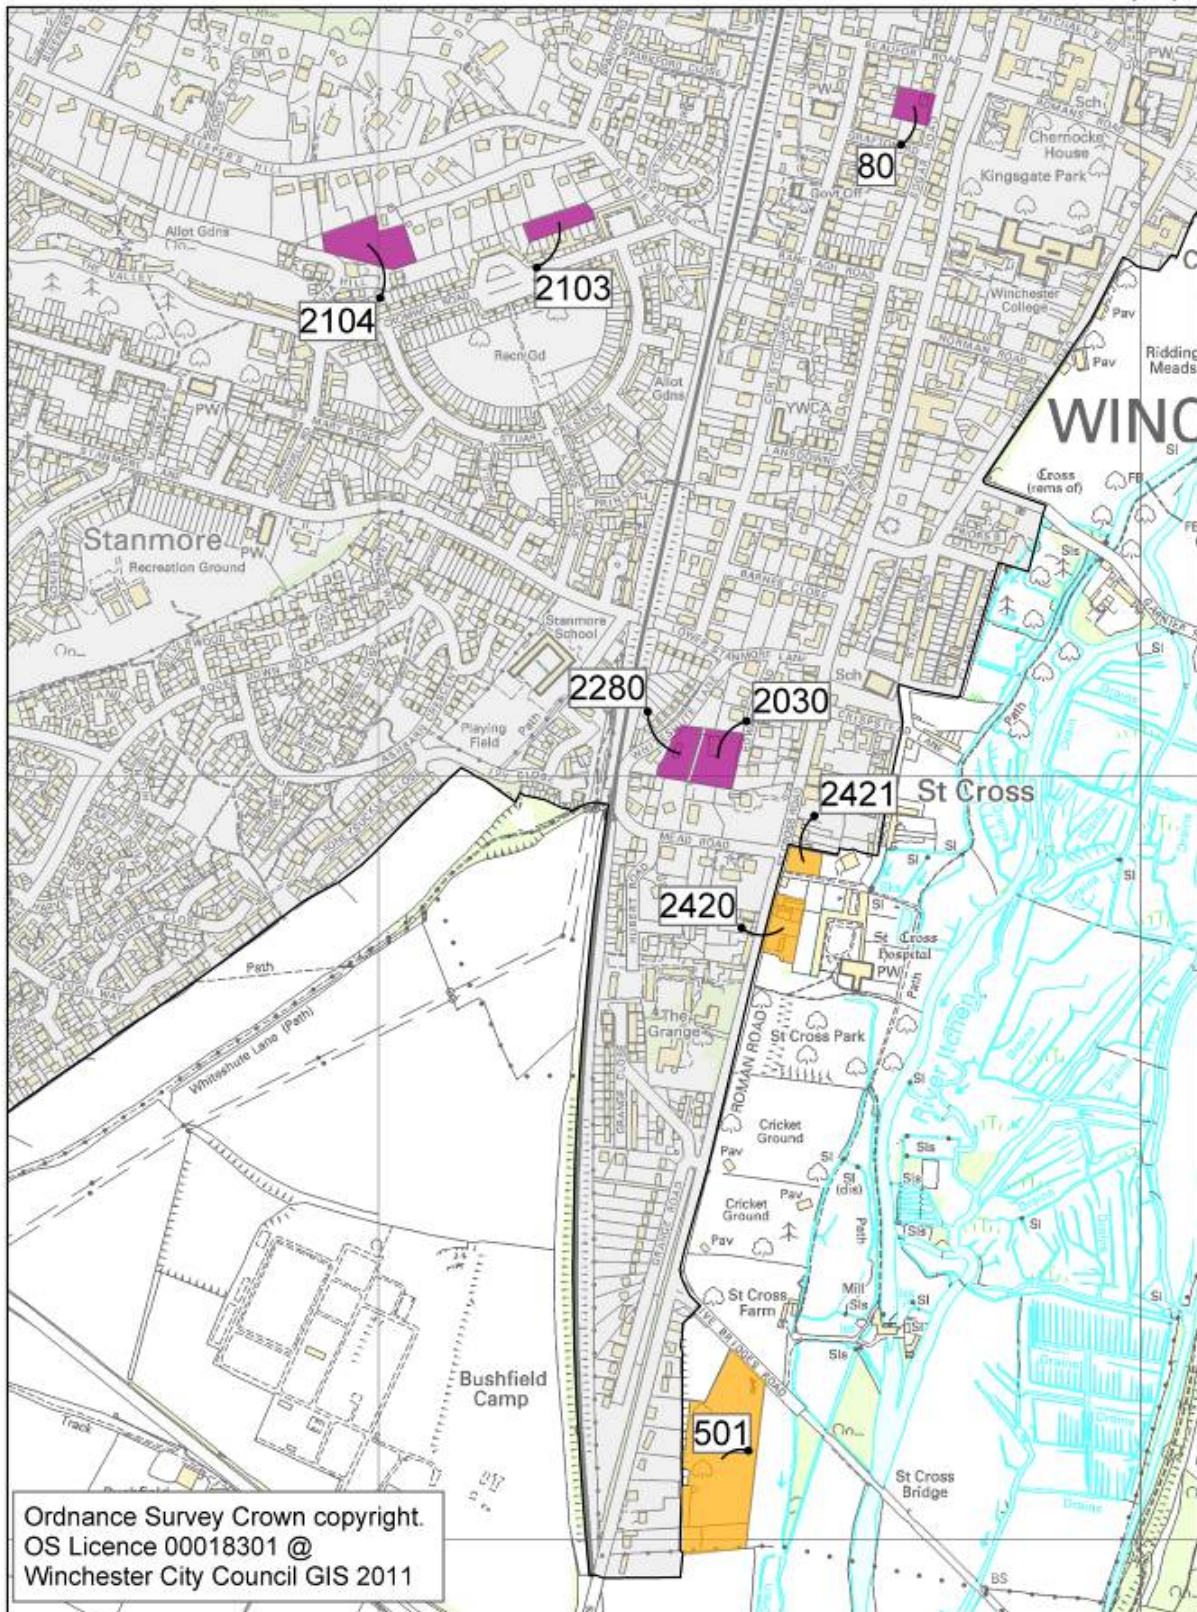

- Sites within Settlement Boundaries (Policy H3)
- Sites within the Countryside
- Settlement_Boundaries

Wickham 1

MAP 34 – WICKHAM 1

- Sites within Settlement Boundaries (Policy H3)
- Sites within the Countryside
- Settlement_Boundaries

Wickham 2

N

Ordnance Survey Crown copyright.
OS Licence 00018301 @
Winchester City Council GIS 2011

MAP 35 – WICKHAM 2

- Sites within Settlement Boundaries (Policy H3)
- Sites within the Countryside
- Settlement_Boundaries

Winchester, Littleton and Kings Worthy

MAP 36 – WINCHESTER, LITTLETON AND KINGS WORTHY

- Sites within Settlement Boundaries (Policy H3)
- Sites within the Countryside
- Settlement_Boundaries

Winchester 1

MAP 37 – WINCHESTER 1

- Sites within Settlement Boundaries (Policy H3)
- Sites within the Countryside
- Settlement_Boundaries

Winchester 2

MAP 38 – WINCHESTER 2

- Sites within Settlement Boundaries (Policy H3)
- Sites within the Countryside
- Settlement Boundaries